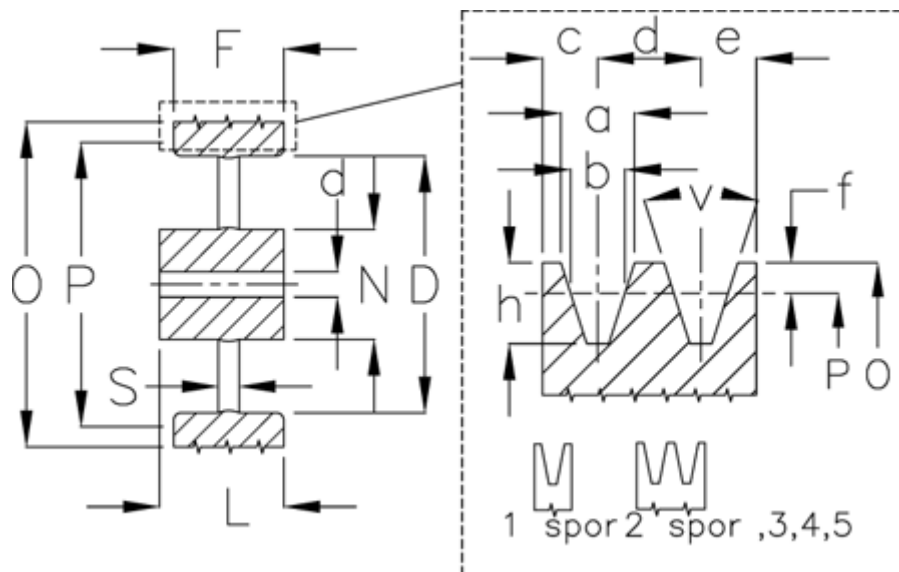

Article number: 60410233502

Description: V-belt pulley, no bore C 335/2

Measures

D	= 283	S	= 18
d	= 20	Type	= C
F	= 59.5		
L	= 60		
N	= 100		
Number of ribs	= 2		
O	= 344.6		
P	= 335		